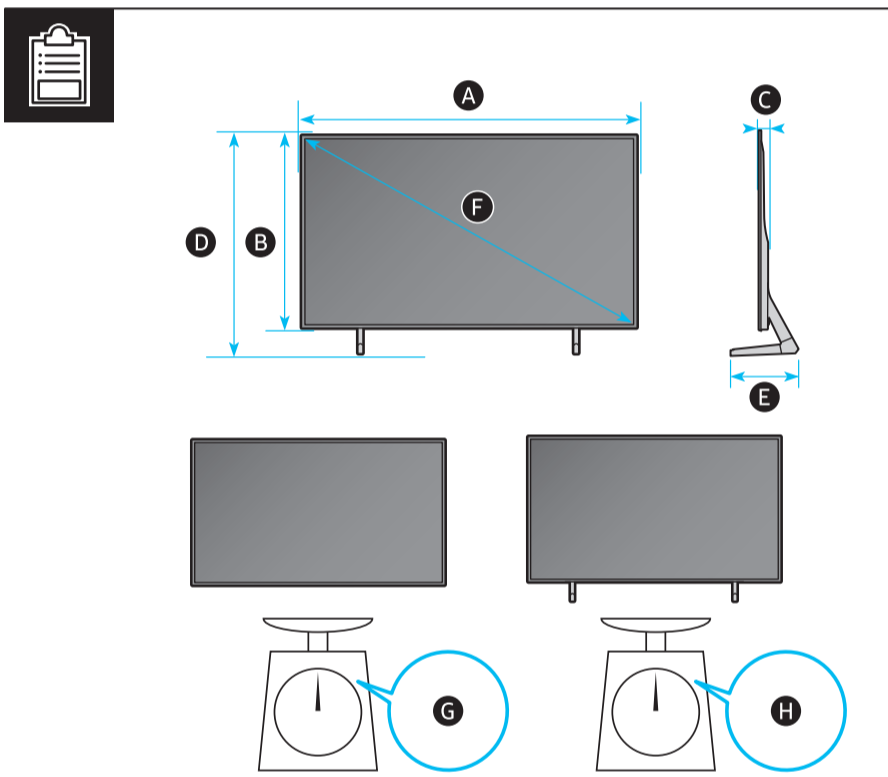

USB	USB ↔	OPTICAL	
ARC	HDMI (eARC)	LAN	
	HDMI	ANT	

**1** **55"**

**65"**

**2** **3**

**4**

	A	B	C	D	E	F	G	H
55S8*D	48.3 inches (1225.7 mm) (122.57 cm)	27.8 inches (705.6 mm) (70.56 cm)	1.3 inches (33.9 mm) (3.39 cm)	30.5 inches (774.4 mm) (77.44 cm)	9.3 inches (235.3 mm) (23.53 cm)	54.6 inches (138 cm) (138 cm)	28.7 lbs (13.0 kg) (13,0 kr)	29.5 lbs (13.4 kg) (13,4 kr)
55S8*F 55SF8*	48.3 inches (1225.7 mm) (122.57 cm)	27.8 inches (705.6 mm) (70.56 cm)	1.3 inches (33.9 mm) (3.39 cm)	30.1 inches (764.4 mm) (76.44 cm)	9.3 inches (235.3 mm) (23.53 cm)	54.6 inches (138 cm) (138 cm)	28.7 lbs (13.0 kg) (13,0 kr)	29.5 lbs (13.4 kg) (13,4 kr)
65S8*D 65S8*F 65SF8*	57.0 inches (1446.6 mm) (144.66 cm)	32.7 inches (829.7 mm) (82.97 cm)	1.3 inches (33.9 mm) (3.39 cm)	35.3 inches (897.8 mm) (89.78 cm)	10.4 inches (263.3 mm) (26.33 cm)	64.5 inches (163 cm) (163 cm)	38.4 lbs (17.4 kg) (17,4 kr)	39.2 lbs (17.8 kg) (17,8 kr)

\*: 0-9, A-Z

	VESA A x B (mm) VESA A x B (mm)	C (mm) C (mm)	D x 4
55S8*D 55S8*F 55SF8*	300 x 200	19-21	M8
65S8*D 65S8*F 65SF8*			

\*: 0-9, A-Z