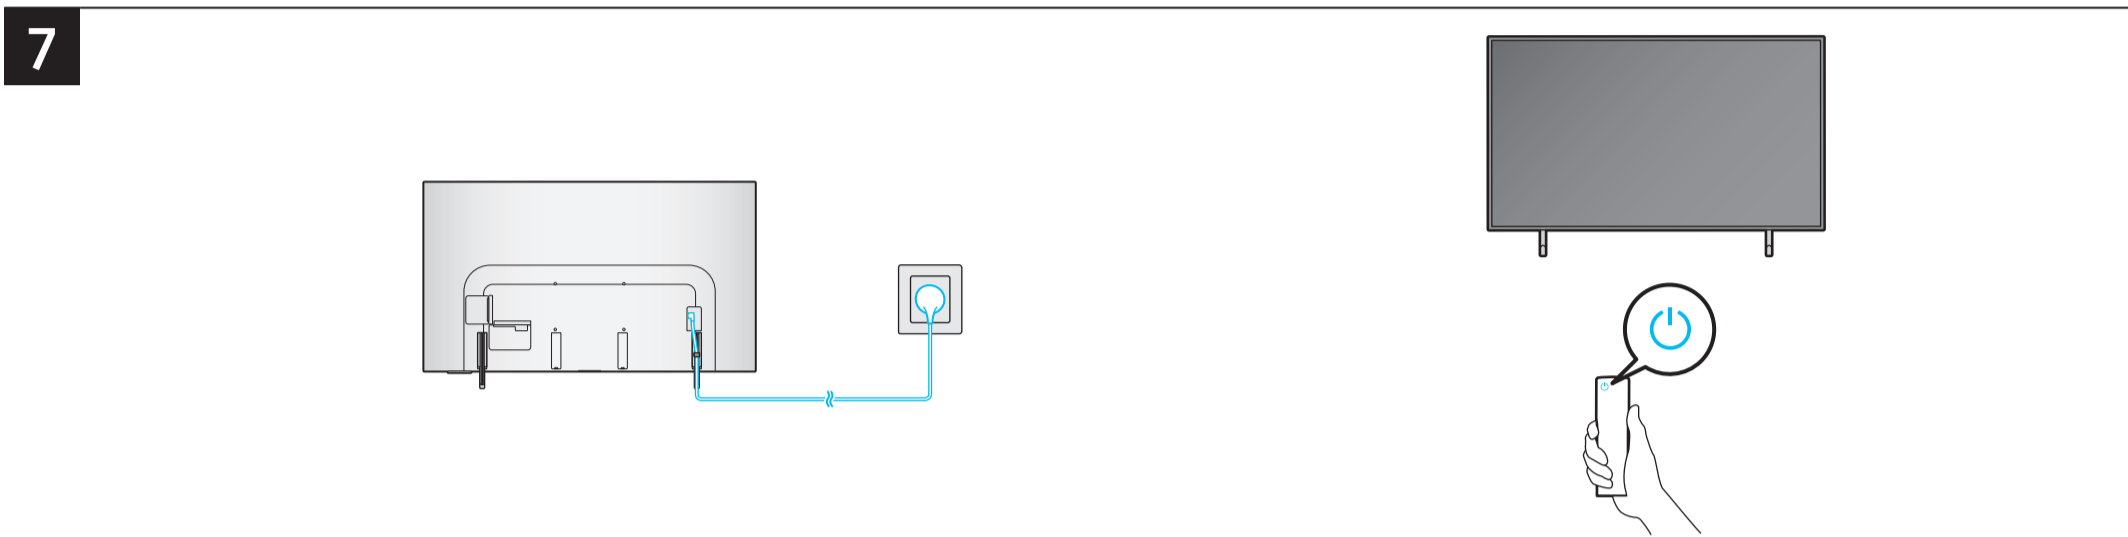

USB	USB ↔	OPTICAL	
ARC	HDMI (eARC)	LAN	
	HDMI	ANT	

**1** **55"**

**65"**

**2** **3**

**4**

	A	B	C	D	E	F	G	H
55S8*D	48.3 inches (1225.7 mm) (122.57 cm)	27.8 inches (705.6 mm) (70.56 cm)	1.3 inches (33.9 mm) (3.39 cm)	30.5 inches (774.4 mm) (77.44 cm)	9.3 inches (235.3 mm) (23.53 cm)	54.6 inches (138 cm) (138 cm)	28.7 lbs (13.0 kg) (13,0 kr)	29.5 lbs (13.4 kg) (13,4 kr)
55S8*F 55SF8*	48.3 inches (1225.7 mm) (122.57 cm)	27.8 inches (705.6 mm) (70.56 cm)	1.3 inches (33.9 mm) (3.39 cm)	30.1 inches (764.4 mm) (76.44 cm)	9.3 inches (235.3 mm) (23.53 cm)	54.6 inches (138 cm) (138 cm)	28.7 lbs (13.0 kg) (13,0 kr)	29.5 lbs (13.4 kg) (13,4 kr)
65S8*D 65S8*F 65SF8*	57.0 inches (1446.6 mm) (144.66 cm)	32.7 inches (829.7 mm) (82.97 cm)	1.3 inches (33.9 mm) (3.39 cm)	35.3 inches (897.8 mm) (89.78 cm)	10.4 inches (263.3 mm) (26.33 cm)	64.5 inches (163 cm) (163 cm)	38.4 lbs (17.4 kg) (17,4 kr)	39.2 lbs (17.8 kg) (17,8 kr)

\*: 0-9, A-Z

	VESA A x B (mm) VESA A x B (mm)	C (mm) C (mm)	D x 4
55S8*D 55S8*F 55SF8*	300 x 200	19-21	M8
65S8*D 65S8*F 65SF8*			

\*: 0-9, A-Z