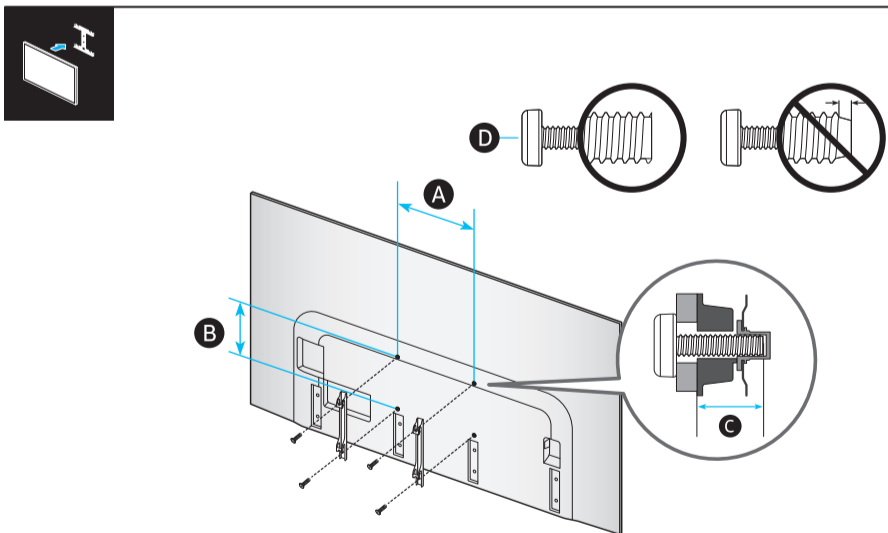

USB	USB ↔	OPTICAL	
ARC	HDMI (eARC)	LAN	
	HDMI	ANT	

**1** **55"**

**65"**

**2** **3**

**4**

	A	B	C	D	E	F	G	H
55S8*D	48.3 inches (1225.7 mm) (122.57 cm)	27.8 inches (705.6 mm) (70.56 cm)	1.3 inches (33.9 mm) (3.39 cm)	30.5 inches (774.4 mm) (77.44 cm)	9.3 inches (235.3 mm) (23.53 cm)	54.6 inches (138 cm) (138 cm)	28.7 lbs (13.0 kg) (13,0 kr)	29.5 lbs (13.4 kg) (13,4 kr)
55S8*F 55SF8*	48.3 inches (1225.7 mm) (122.57 cm)	27.8 inches (705.6 mm) (70.56 cm)	1.3 inches (33.9 mm) (3.39 cm)	30.1 inches (764.4 mm) (76.44 cm)	9.3 inches (235.3 mm) (23.53 cm)	54.6 inches (138 cm) (138 cm)	28.7 lbs (13.0 kg) (13,0 kr)	29.5 lbs (13.4 kg) (13,4 kr)
65S8*D 65S8*F 65SF8*	57.0 inches (1446.6 mm) (144.66 cm)	32.7 inches (829.7 mm) (82.97 cm)	1.3 inches (33.9 mm) (3.39 cm)	35.3 inches (897.8 mm) (89.78 cm)	10.4 inches (263.3 mm) (26.33 cm)	64.5 inches (163 cm) (163 cm)	38.4 lbs (17.4 kg) (17,4 kr)	39.2 lbs (17.8 kg) (17,8 kr)

\*: 0-9, A-Z

	VESA A x B (mm) VESA A x B (mm)	C (mm) C (mm)	D x 4
55S8*D 55S8*F 55SF8*	300 x 200	19-21	M8
65S8*D 65S8*F 65SF8*			

\*: 0-9, A-Z