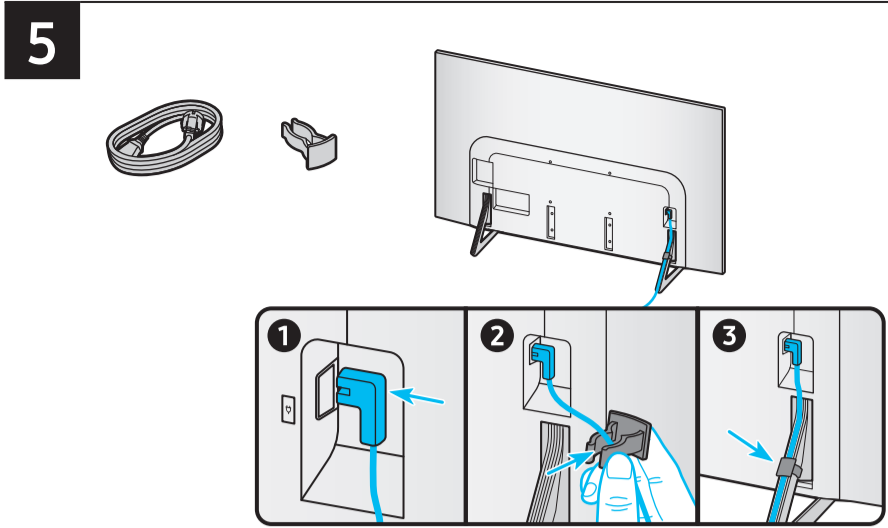

USB	USB ↔	OPTICAL	
ARC	HDMI (eARC)	LAN	
	HDMI	ANT	

**1** **55"**

**65"**

**2** **3**

**4**

	A	B	C	D	E	F	G	H
55S8*D	48.3 inches (1225.7 mm) (122.57 cm)	27.8 inches (705.6 mm) (70.56 cm)	1.3 inches (33.9 mm) (3.39 cm)	30.5 inches (774.4 mm) (77.44 cm)	9.3 inches (235.3 mm) (23.53 cm)	54.6 inches (138 cm) (138 cm)	28.7 lbs (13.0 kg) (13,0 kr)	29.5 lbs (13.4 kg) (13,4 kr)
55S8*F 55SF8*	48.3 inches (1225.7 mm) (122.57 cm)	27.8 inches (705.6 mm) (70.56 cm)	1.3 inches (33.9 mm) (3.39 cm)	30.1 inches (764.4 mm) (76.44 cm)	9.3 inches (235.3 mm) (23.53 cm)	54.6 inches (138 cm) (138 cm)	28.7 lbs (13.0 kg) (13,0 kr)	29.5 lbs (13.4 kg) (13,4 kr)
65S8*D 65S8*F 65SF8*	57.0 inches (1446.6 mm) (144.66 cm)	32.7 inches (829.7 mm) (82.97 cm)	1.3 inches (33.9 mm) (3.39 cm)	35.3 inches (897.8 mm) (89.78 cm)	10.4 inches (263.3 mm) (26.33 cm)	64.5 inches (163 cm) (163 cm)	38.4 lbs (17.4 kg) (17,4 kr)	39.2 lbs (17.8 kg) (17,8 kr)