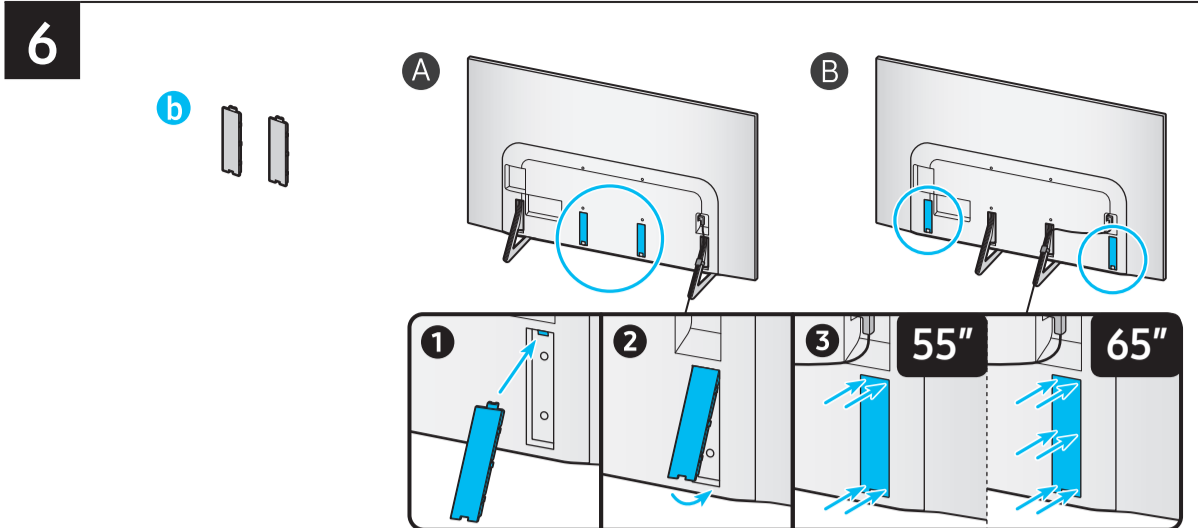

USB	USB ↔	OPTICAL	
ARC	HDMI (eARC)	LAN	
	HDMI	ANT	

**1** **55"**

**65"**

**2** **3**

**4**

	A	B	C	D	E	F	G	H
55S8*D	48.3 inches (1225.7 mm) (122.57 cm)	27.8 inches (705.6 mm) (70.56 cm)	1.3 inches (33.9 mm) (3.39 cm)	30.5 inches (774.4 mm) (77.44 cm)	9.3 inches (235.3 mm) (23.53 cm)	54.6 inches (138 cm) (138 cm)	28.7 lbs (13.0 kg) (13,0 kr)	29.5 lbs (13.4 kg) (13,4 kr)
55S8*F 55SF8*	48.3 inches (1225.7 mm) (122.57 cm)	27.8 inches (705.6 mm) (70.56 cm)	1.3 inches (33.9 mm) (3.39 cm)	30.1 inches (764.4 mm) (76.44 cm)	9.3 inches (235.3 mm) (23.53 cm)	54.6 inches (138 cm) (138 cm)	28.7 lbs (13.0 kg) (13,0 kr)	29.5 lbs (13.4 kg) (13,4 kr)
65S8*D 65S8*F 65SF8*	57.0 inches (1446.6 mm) (144.66 cm)	32.7 inches (829.7 mm) (82.97 cm)	1.3 inches (33.9 mm) (3.39 cm)	35.3 inches (897.8 mm) (89.78 cm)	10.4 inches (263.3 mm) (26.33 cm)	64.5 inches (163 cm) (163 cm)	38.4 lbs (17.4 kg) (17,4 kr)	39.2 lbs (17.8 kg) (17,8 kr)

\*: 0-9, A-Z

	VESA A x B (mm) VESA A x B (mm)	C (mm) C (mm)	D x 4
55S8*D 55S8*F 55SF8*	300 x 200	19-21	M8
65S8*D 65S8*F 65SF8*			

\*: 0-9, A-Z