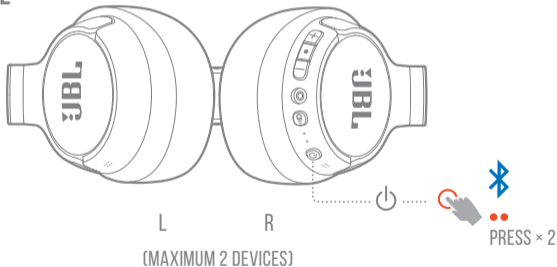

* TO ENTER PAIRING MODE AGAIN, POWER OFF AND HOLD  FOR 5 SECONDS.

MULTI-POINT CONNECTION

1

2

3

CONTROLS

- PRESS × 1
- HOLD (2s)

* ENABLE ADVANCE CONTROLS BY CONNECTING YOUR JBL TUNE770NC TO JBL HEADPHONES APP