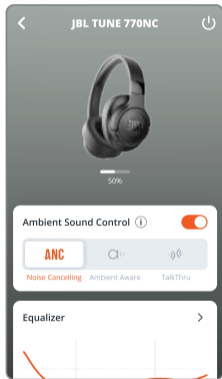

* TO ENTER PAIRING MODE AGAIN, POWER OFF AND HOLD  FOR 5 SECONDS.

MULTI-POINT CONNECTION

1

2

3

CONTROLS

- PRESS × 1
- HOLD (2s)

* ENABLE ADVANCE CONTROLS BY CONNECTING YOUR JBL TUNE770NC TO JBL HEADPHONES APP

WIRED LISTENING MODE

VOICEWARE

DO MORE WITH THE APP

*

*ONLY AVAILABLE ON ANDROID™

CHARGING

CHARGE  →  2HR

5MIN  = 3HR 