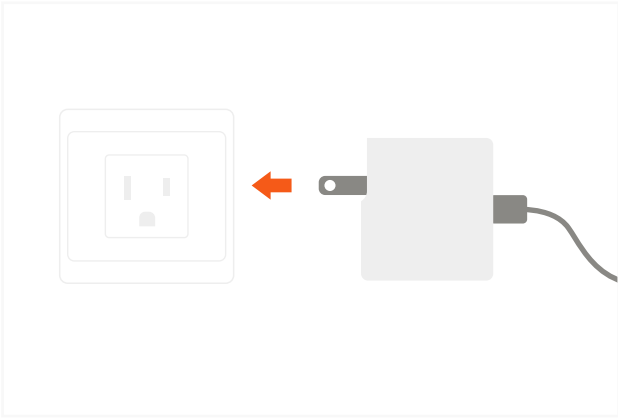

# Satechi Trio Wireless Charging Pad

1

24

2

USB-C,

3

Apple Watch  
(2,5").  
LED

4