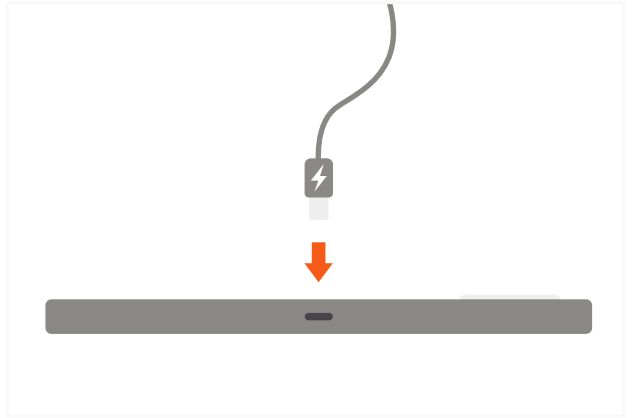

# Satechi Trio Wireless Charging Pad

1

24

2

USB-C,

3

Apple Watch  
(2,5").  
LED

4