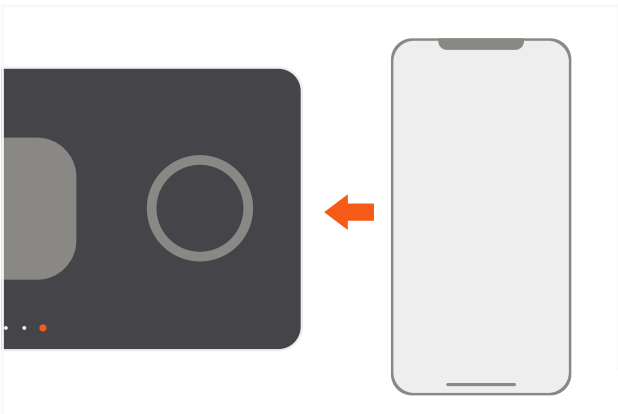

5

iPhone
Qi
(7,5").
LED